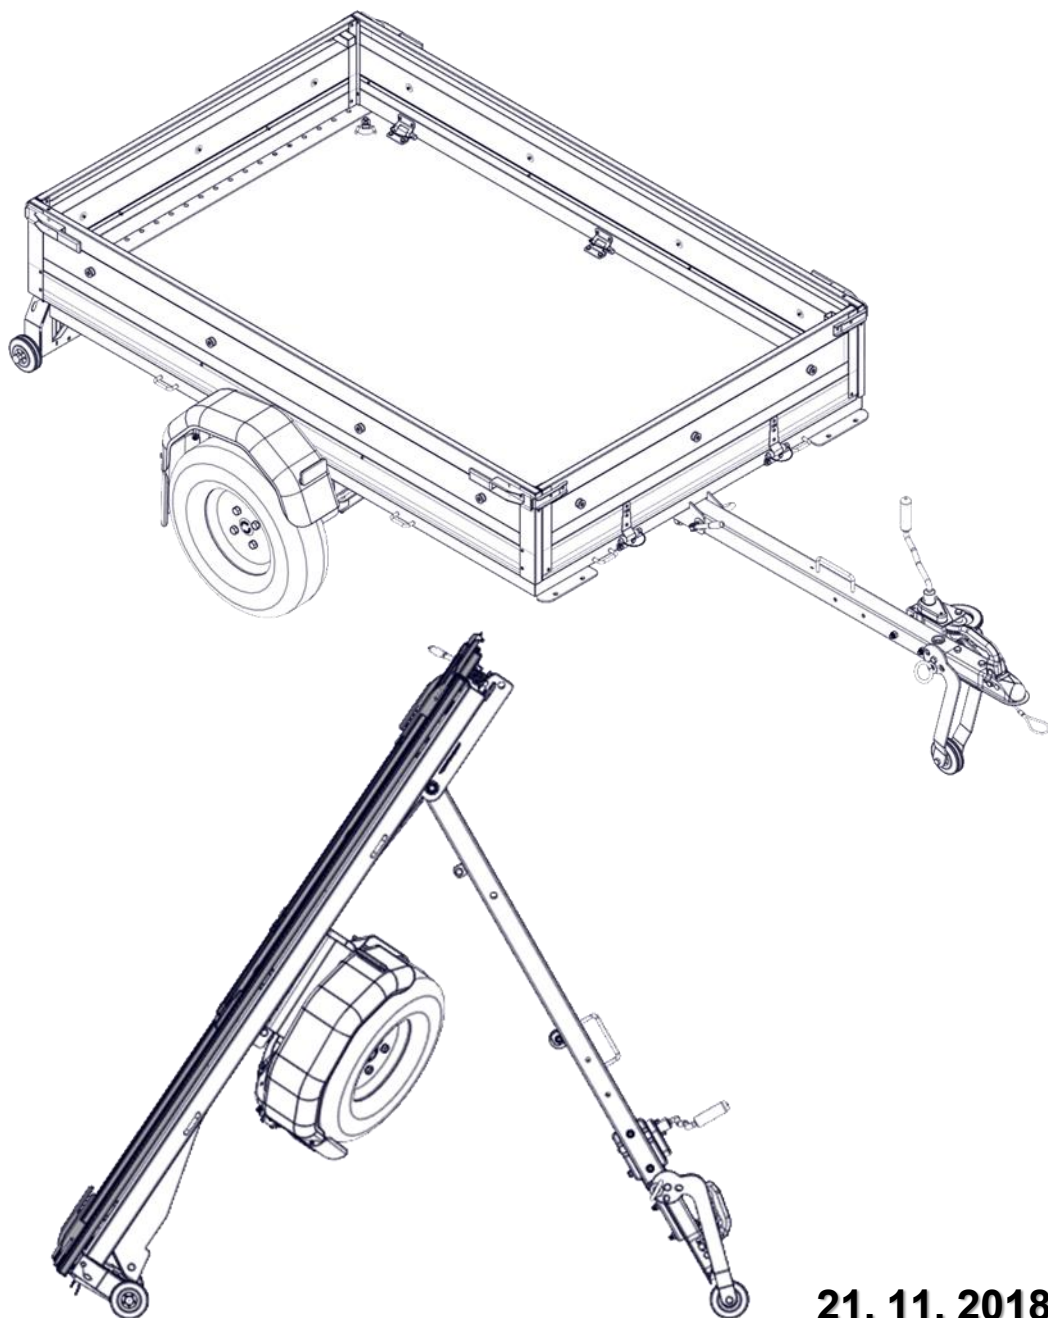

User Manual

21. 11. 2018

1.1

WRENCH 19

2x

M12 x 120 DIN 931

2x

Plastic cover M12